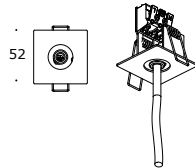

LELO SURFACE

LELO is available in 3 sizes and can be surface suspended or wall/ceiling mounted. It consists of circular aluminium profile and an acrylic diffuser for uniform illumination. Integrated or remote control gear that can be fixed or touch/ DALI dimmable. Can be ordered in DOWN or UP/DOWN versions in 900mm, 1200mm or 1500mm diameter.

LELO SURFACE BASE

	900 mm	1200 mm	1500 mm
reference	42110HW/WW/W	42111HW/WW/W	42112HW/WW/W
reference DALI	42110DDHW/WW/W	42111DDHW/WW/W	42112DDHW/WW/W
wattage	58 W	70 W	92 W
voltage	230 V	230 V	230 V
K	2700/3000/4000 K	2700/3000/4000 K	2700/3000/4000 K
IP20	CRI 95+	95+	95+
	3800 lm	5000 lm	6200 lm

POWER FEED

FEED RECESSED

Strip | Stripmini | Stripminislim | Lelo | Shu

3X 5X

00014

00015

FEED RECESSED TRIMLESS

Strip | Stripmini | Stripminislim | Lelo | Shu