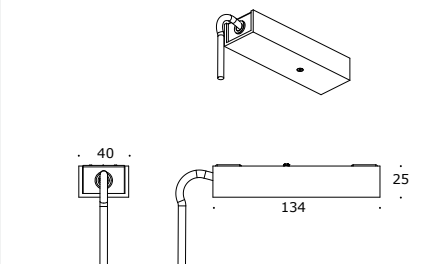

00110

CODES

LIGHT SOURCE

HW - 2700K

WW - 3000K

W - 4000K