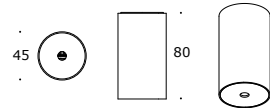

FEED EXTERNAL

Strip | Stripmini | Stripminislim | Lelo | Shu

00012

Strip | Stripmini | Stripminislim | Lelo | Shu