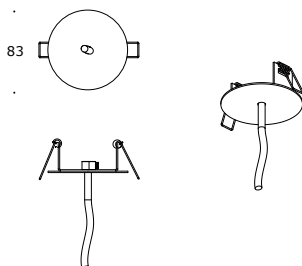

LELO SURFACE

LELO is available in 3 sizes and can be surface suspended or wall/ceiling mounted. It consists of circular aluminium profile and an acrylic diffuser for uniform illumination. Integrated or remote control gear that can be fixed or touch/ DALI dimmable. Can be ordered in DOWN or UP/DOWN versions in 900mm, 1200mm or 1500mm diameter.

5X

00115

FEED EXTERNAL

Strip | Stripmini | Stripminislim | Lelo | Shu

00012

Strip | Stripmini | Stripminislim | Lelo | Shu

3X 5X

00016

00017

FEED COMBI

Strip | Stripmini | Stripminislim | Lelo | Shu

5X

00116

00010

Lelo Feed

00051