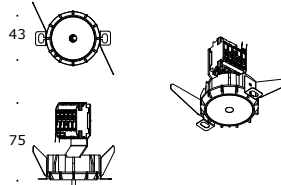

LELO SURFACE

LELO is available in 3 sizes and can be surface suspended or wall/ceiling mounted. It consists of circular aluminium profile and an acrylic diffuser for uniform illumination. Integrated or remote control gear that can be fixed or touch/ DALI dimmable. Can be ordered in DOWN or UP/DOWN versions in 900mm, 1200mm or 1500mm diameter.

LELO SURFACE BASE

	900 mm	1200 mm	1500 mm
reference	42110HW/WW/W	42111HW/WW/W	42112HW/WW/W
reference DALI	42110DDHW/WW/W	42111DDHW/WW/W	42112DDHW/WW/W
wattage	58 W	70 W	92 W
voltage	230 V	230 V	230 V
K	2700/3000/4000 K	2700/3000/4000 K	2700/3000/4000 K
IP20	CRI 95+	95+	95+
	3800 lm	5000 lm	6200 lm

POWER FEED

FEED RECESSED

Strip | Stripmini | Stripminislim | Lelo | Shu

3X 5X

00014

00015

FEED RECESSED TRIMLESS

Strip | Stripmini | Stripminislim | Lelo | Shu

5X

00115

FEED EXTERNAL

Strip | Stripmini | Stripminislim | Lelo | Shu

00012

Strip | Stripmini | Stripminislim | Lelo | Shu

3X 5X

00016