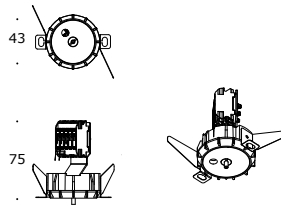

LELO SURFACE

LELO is available in 3 sizes and can be surface suspended or wall/ceiling mounted. It consists of circular aluminium profile and an acrylic diffuser for uniform illumination. Integrated or remote control gear that can be fixed or touch/ DALI dimmable. Can be ordered in DOWN or UP/DOWN versions in 900mm, 1200mm or 1500mm diameter.

POWER FEED

FEED RECESSED

Strip | Stripmini | Stripminislim | Lelo | Shu

3X 5X

00014

00015

FEED RECESSED TRIMLESS

Strip | Stripmini | Stripminislim | Lelo | Shu

5X

00115

FEED EXTERNAL

Strip | Stripmini | Stripminislim | Lelo | Shu

00012

Strip | Stripmini | Stripminislim | Lelo | Shu

3X 5X

00016

00017

FEED COMBI

Strip | Stripmini | Stripminislim | Lelo | Shu

5X

00116

00010

Lelo Feed

00051