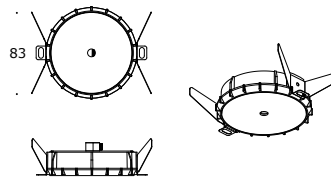

POWER FEED

FEED RECESSED

Strip | Stripmini | Stripminislim | Lelo | Shu

3X 5X

00014

00015

FEED RECESSED TRIMLESS

Strip | Stripmini | Stripminislim | Lelo | Shu

5X

00115

FEED EXTERNAL

Strip | Stripmini | Stripminislim | Lelo | Shu

00012

Strip | Stripmini | Stripminislim | Lelo | Shu

3X 5X

00016

00017

FEED COMBI

Strip | Stripmini | Stripminislim | Lelo | Shu

5X

00116

00010

Lelo Feed

00051

Lelo Feed

00050

00110

CODES

LIGHT SOURCE

HW - 2700K

WW - 3000K

W - 4000K