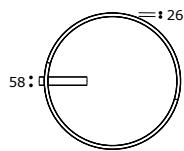

LELO SURFACE

LELO is available in 3 sizes and can be surface suspended or wall/ceiling mounted. It consists of circular aluminium profile and an acrylic diffuser for uniform illumination. Integrated or remote control gear that can be fixed or touch/ DALI dimmable. Can be ordered in DOWN or UP/DOWN versions in 900mm, 1200mm or 1500mm diameter.

LELO SURFACE BASE

	900 mm	1200 mm	1500 mm
reference	42110HW/WW/W	42111HW/WW/W	42112HW/WW/W
reference DALI	42110DDHW/WW/W	42111DDHW/WW/W	42112DDHW/WW/W
wattage	58 W	70 W	92 W
voltage	230 V	230 V	230 V
K	2700/3000/4000 K	2700/3000/4000 K	2700/3000/4000 K
IP20	CRI 95+	95+	95+
	3800 lm	5000 lm	6200 lm