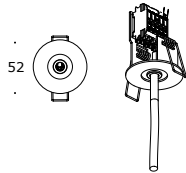

LELO SURFACE

LELO is available in 3 sizes and can be surface suspended or wall/ceiling mounted. It consists of circular aluminium profile and an acrylic diffuser for uniform illumination. Integrated or remote control gear that can be fixed or touch/ DALI dimmable. Can be ordered in DOWN or UP/DOWN versions in 900mm, 1200mm or 1500mm diameter.

LELO SURFACE BASE

	900 mm	1200 mm	1500 mm
reference	42110HW/WW/W	42111HW/WW/W	42112HW/WW/W
reference DALI	42110DDHW/WW/W	42111DDHW/WW/W	42112DDHW/WW/W
wattage	58 W	70 W	92 W
voltage	230 V	230 V	230 V
K	2700/3000/4000 K	2700/3000/4000 K	2700/3000/4000 K
IP20	CRI 95+	95+	95+
	3800 lm	5000 lm	6200 lm

POWER FEED

FEED RECESSED

Strip | Stripmini | Stripminislim | Lelo | Shu

3X 5X

00014

00015

FEED RECESSED TRIMLESS

Strip | Stripmini | Stripminislim | Lelo | Shu

5X

00115

FEED EXTERNAL

Strip | Stripmini | Stripminislim | Lelo | Shu

00012

Strip | Stripmini | Stripminislim | Lelo | Shu

3X 5X

00016